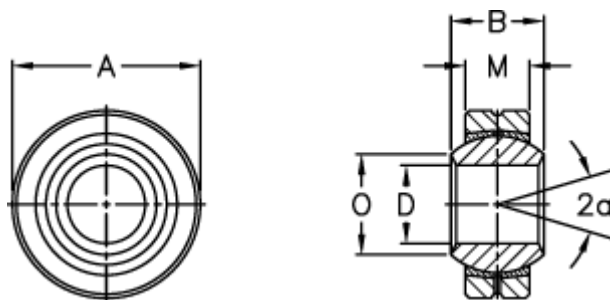

# Data Sheet

Article number: 03400006

Description: Fluro Rod end GL 6

## Measures

---

A	= 18	Static load C0 (kN) = 12.8
a (degrees)	= 13	Weight = 12
B	= 9	
D	= 6	
Dynamic load C (kN)	= 3.2	
M	= 6.75	
O	= 8.9	
Permissible rpm	= 760	